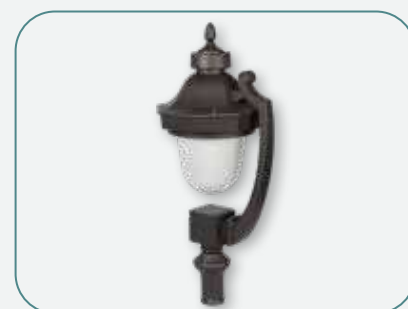

BARON LED POST TOP

Design inspired from the classical Victorian era using new generation technology in LED to rejuvenate your outdoor areas with functionality during night and aesthetics during the day. IP65 die cast Aluminium Post top lantern designed with long life LED engine & Electronic Driver, designed for glare free symmetrical light distribution.

Item Description	HSN Code	MRP Rs. Per Unit (incl. of all taxes)	Case Lot No. of unit/s
BARONPT70WLED757PSYMTOPC	9405	43500.00	1 N
BARONPT70WLED730PSYMTOPC	9405	43500.00	1 N

Suitable for pole dia Ø 76 mm