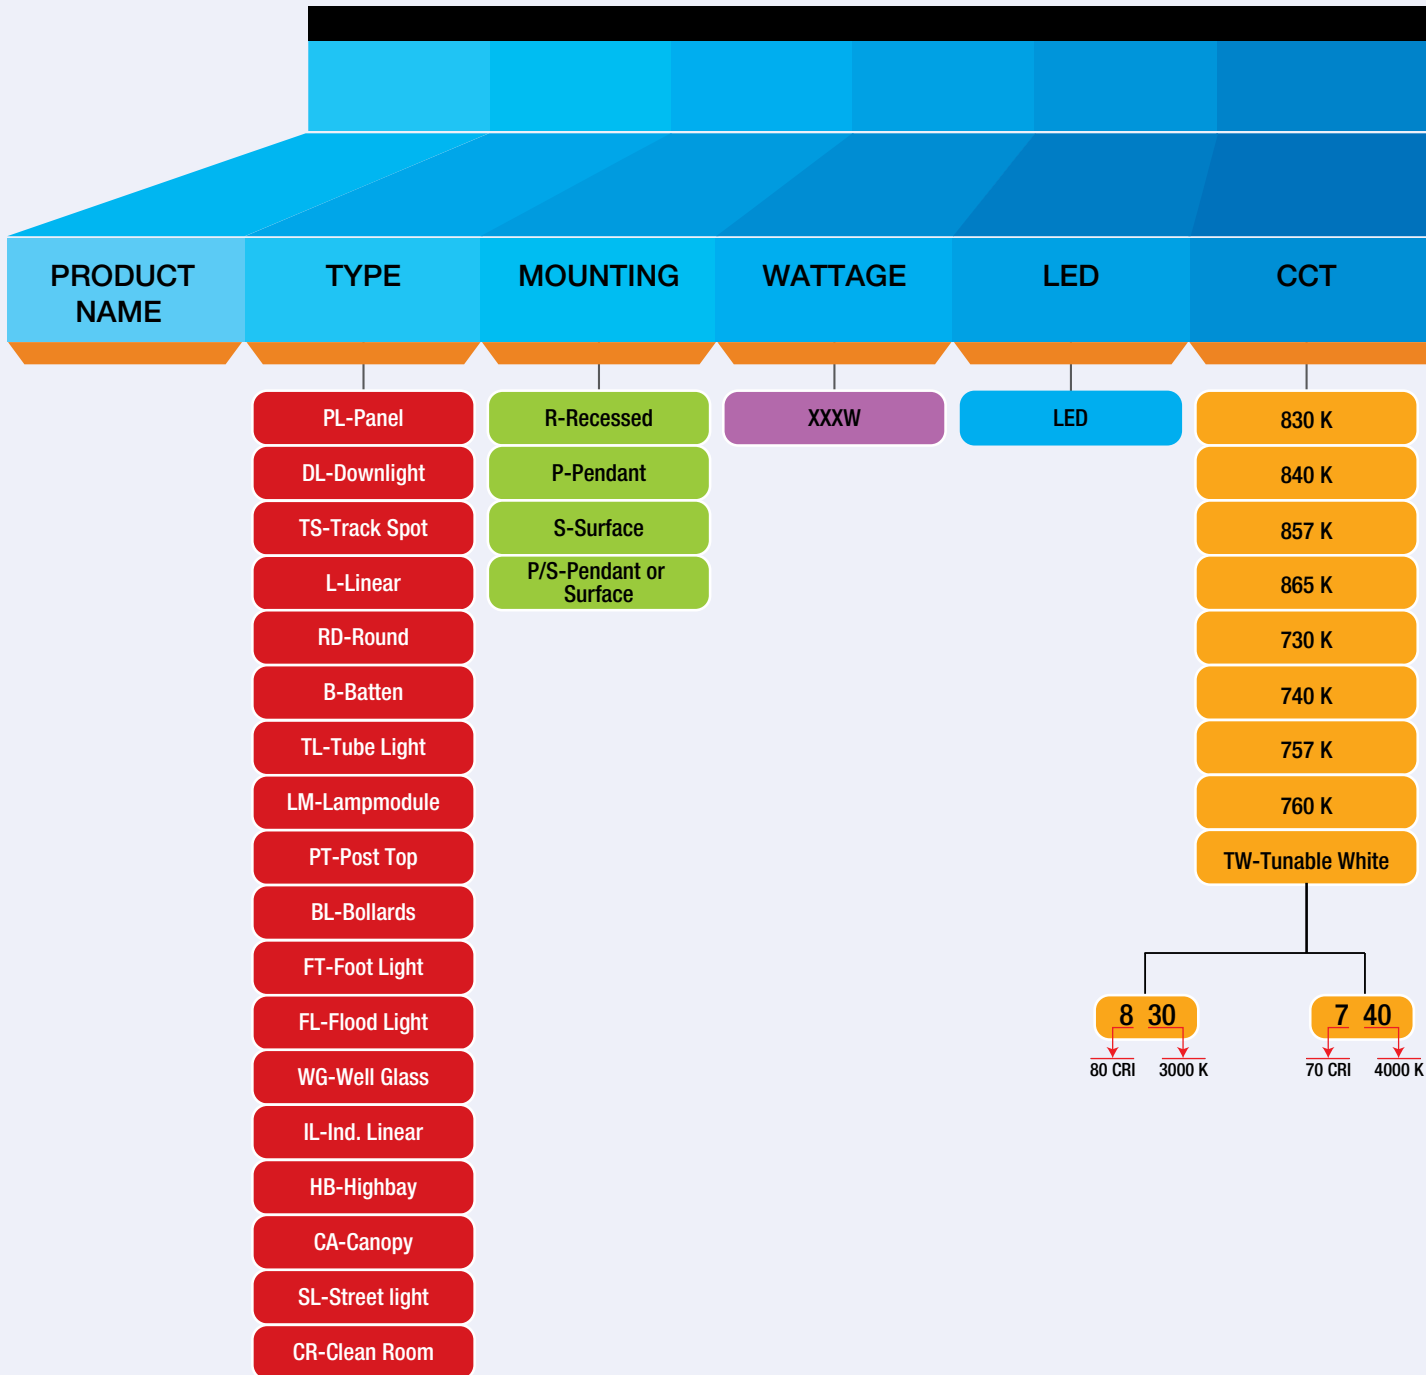

PRODUCT CODE

EXAMPLES:

PRODUCT NAME	TYPE	MOUNTING	WATTAGE	LED	CCT
BAYBRITESAUCERHB200WLED757WBTOLTG					
BAYBRITESAUCER	HB	P	200 W	LED	757 K
ENDURPEARLSL15WLED757SASYTOPC					
ENDURPEARL	SL	-	15 W	LED	757 K
VENUSNEOHE2X2PLR18-42WLED857MOD					
VENUSNEOHE2X2	PL	R	34 W	LED	857 K