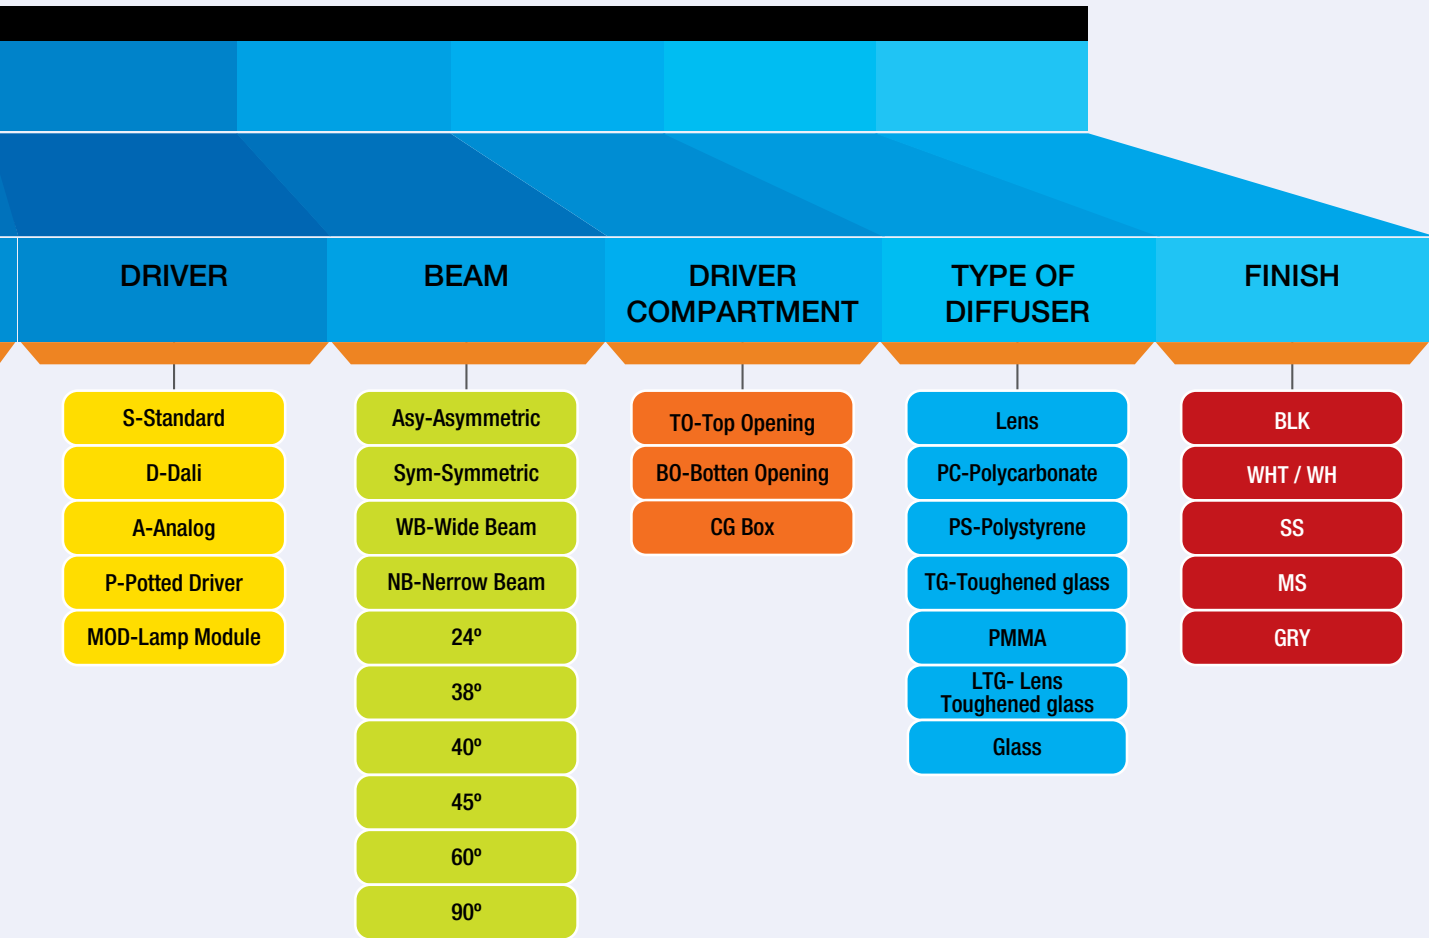

NOMENCLATURE

DRIVER	BEAM	DRIVER COMPARTMENT	TYPE OF DIFFUSER	FINISH
-	WB	TO	LTG	-
S	ASY	TO	PC	-
S	-	-	-	-