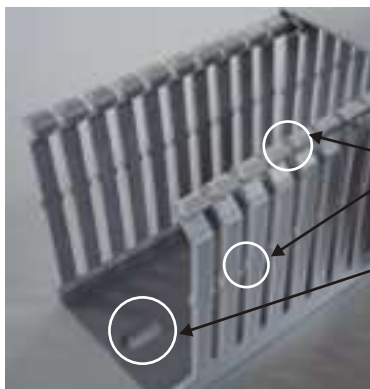

Double Restricted Slot

Mounting Hole Pattern
According to DIN 43659