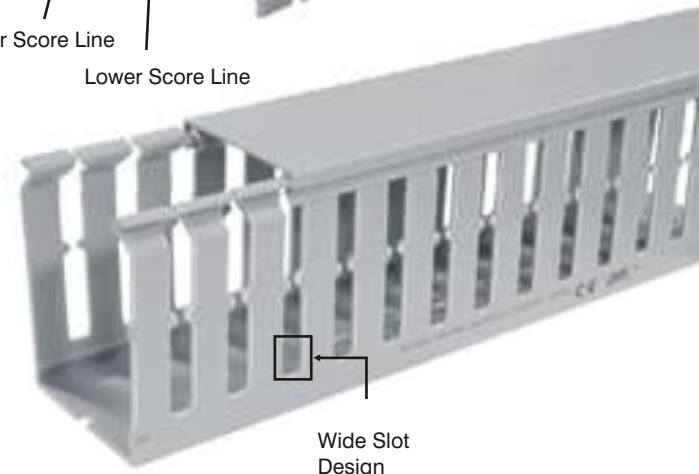

REACH
CERTIFIED

UL
US

CE

RoHS