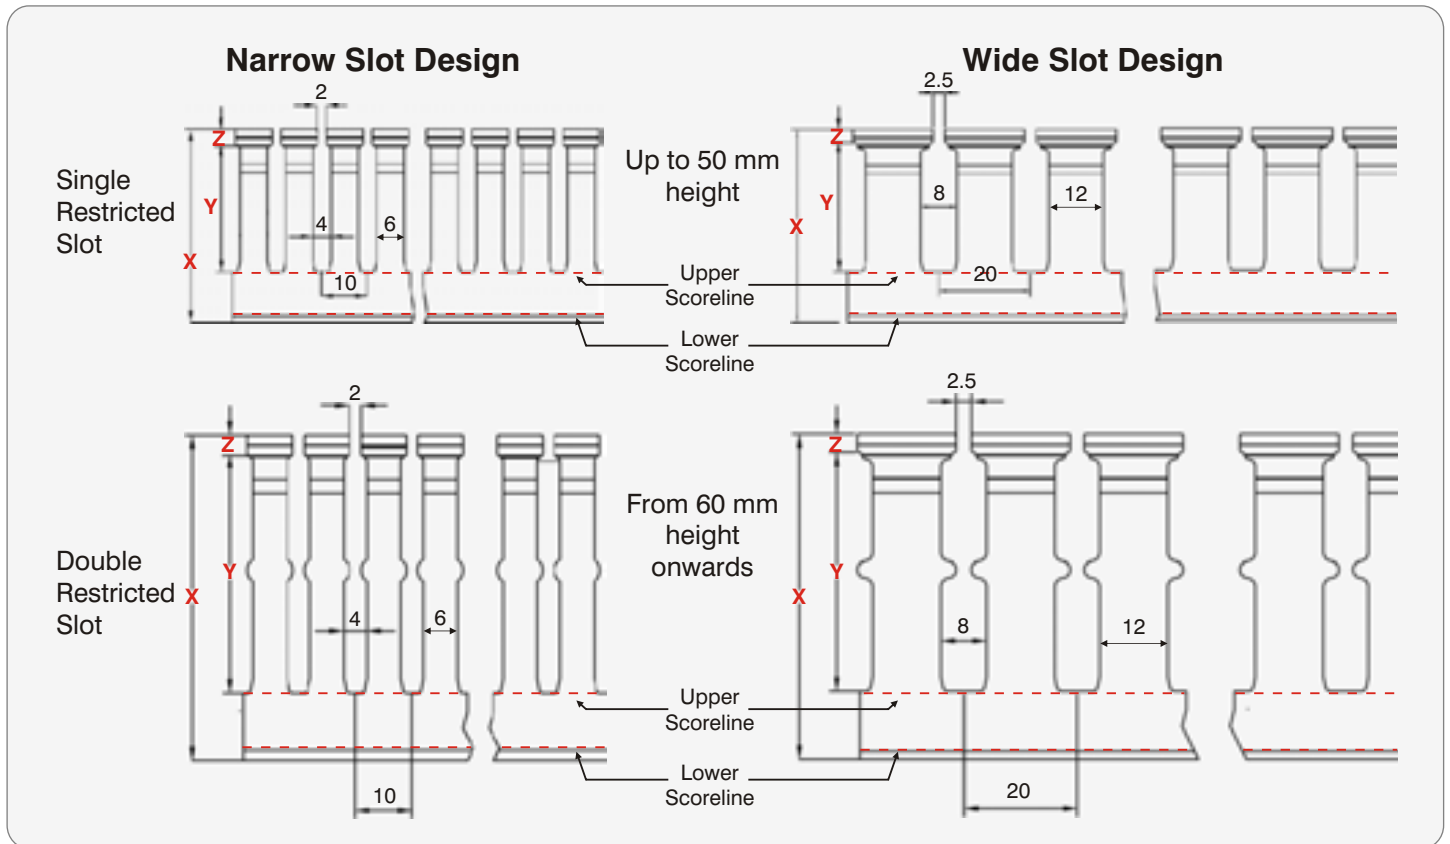

Technical Information

Nominal Duct Size (mm)		Dimensions (mm)			
W (Width)	H (Height)	T (Thickness)	X	Y	Z
25	25	1.6	22.20	11.80	3.40
25	40	1.6	37.20	23.30	3.40
25	45	1.6	42.20	27.80	3.40
25	60	1.9	57.50	42.20	3.30
25	80	2.2	77.80	61.00	3.30
25	100	2.1	98.00	79.00	3.90
30	80	2.2	77.80	61.00	3.30
40	40	1.6	37.20	23.30	3.40
40	60	1.9	57.50	42.20	3.30
40	80	2.2	77.80	61.00	3.30
40	100	2.4	98.00	79.00	3.90
45	45	1.6	42.20	27.80	3.40
45	60	1.9	57.50	42.20	3.30
60	40	1.6	37.20	23.30	3.40
60	45	1.6	42.20	27.80	3.40
60	60	1.9	57.50	42.20	3.30
60	80	2.2	77.80	61.00	3.30
60	100	2.4	98.00	79.00	3.90
80	40	1.6	37.20	23.30	3.40
80	60	1.9	57.50	42.20	3.30
80	80	2.3	77.80	61.00	3.30
80	100	2.5	98.00	79.00	3.90
100	60	1.9	57.50	42.20	3.20
100	80	2.4	77.80	61.00	3.30
100	100	2.5	98.00	79.00	3.90
120	80	2.5	77.80	61.00	3.30
150	100	2.5	98.00	79.00	3.90

For sizes please correspond the alphabets in design with the alphabets in the above table.