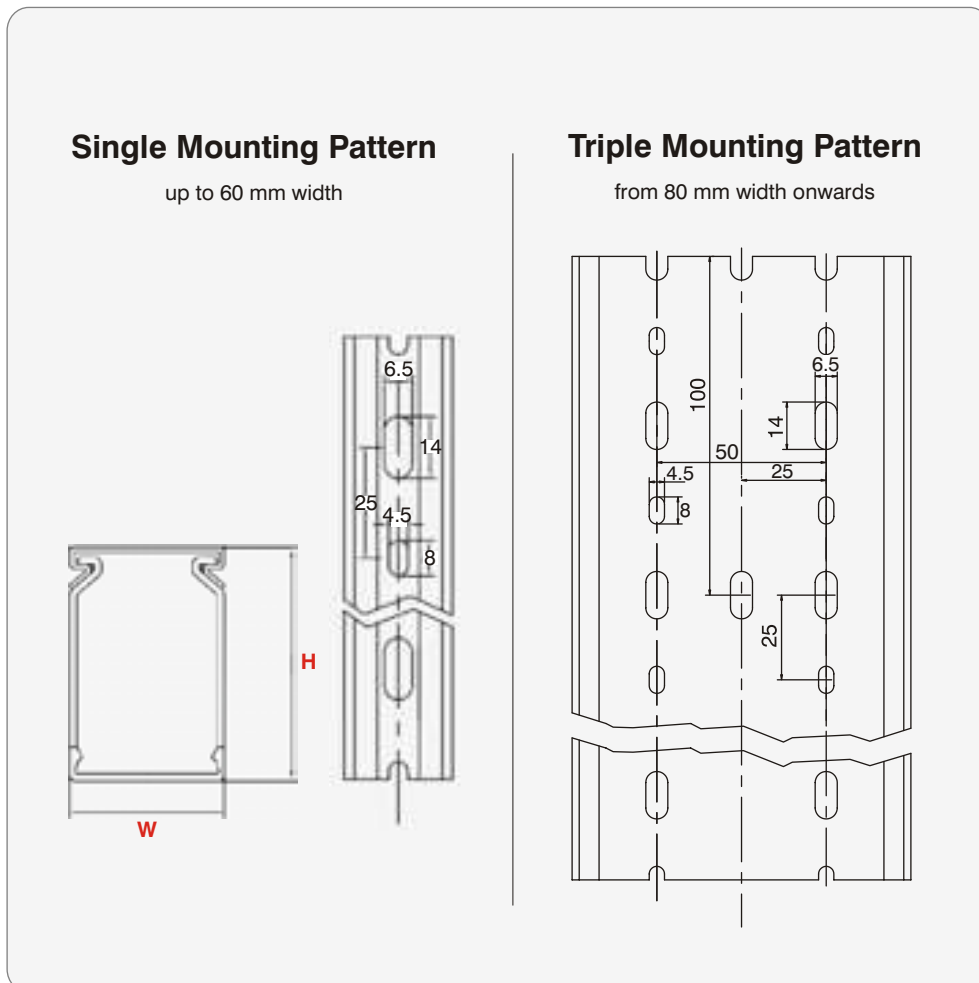

Technical Information

Nominal Duct Size (mm)		Dimensions (mm)			
W (Width)	H (Height)	T (Thickness)	X	Y	Z
25	25	1.6	22.20	11.80	3.40
25	40	1.6	37.20	23.30	3.40
25	45	1.6	42.20	27.80	3.40
25	60	1.9	57.50	42.20	3.30
25	80	2.2	77.80	61.00	3.30
25	100	2.1	98.00	79.00	3.90
30	80	2.2	77.80	61.00	3.30
40	40	1.6	37.20	23.30	3.40
40	60	1.9	57.50	42.20	3.30
40	80	2.2	77.80	61.00	3.30
40	100	2.4	98.00	79.00	3.90
45	45	1.6	42.20	27.80	3.40
45	60	1.9	57.50	42.20	3.30
60	40	1.6	37.20	23.30	3.40
60	45	1.6	42.20	27.80	3.40
60	60	1.9	57.50	42.20	3.30
60	80	2.2	77.80	61.00	3.30
60	100	2.4	98.00	79.00	3.90
80	40	1.6	37.20	23.30	3.40
80	60	1.9	57.50	42.20	3.30
80	80	2.3	77.80	61.00	3.30
80	100	2.5	98.00	79.00	3.90
100	60	1.9	57.50	42.20	3.20
100	80	2.4	77.80	61.00	3.30
100	100	2.5	98.00	79.00	3.90
120	80	2.5	77.80	61.00	3.30
150	100	2.5	98.00	79.00	3.90

For sizes please correspond the alphabets in design with the alphabets in the above table.